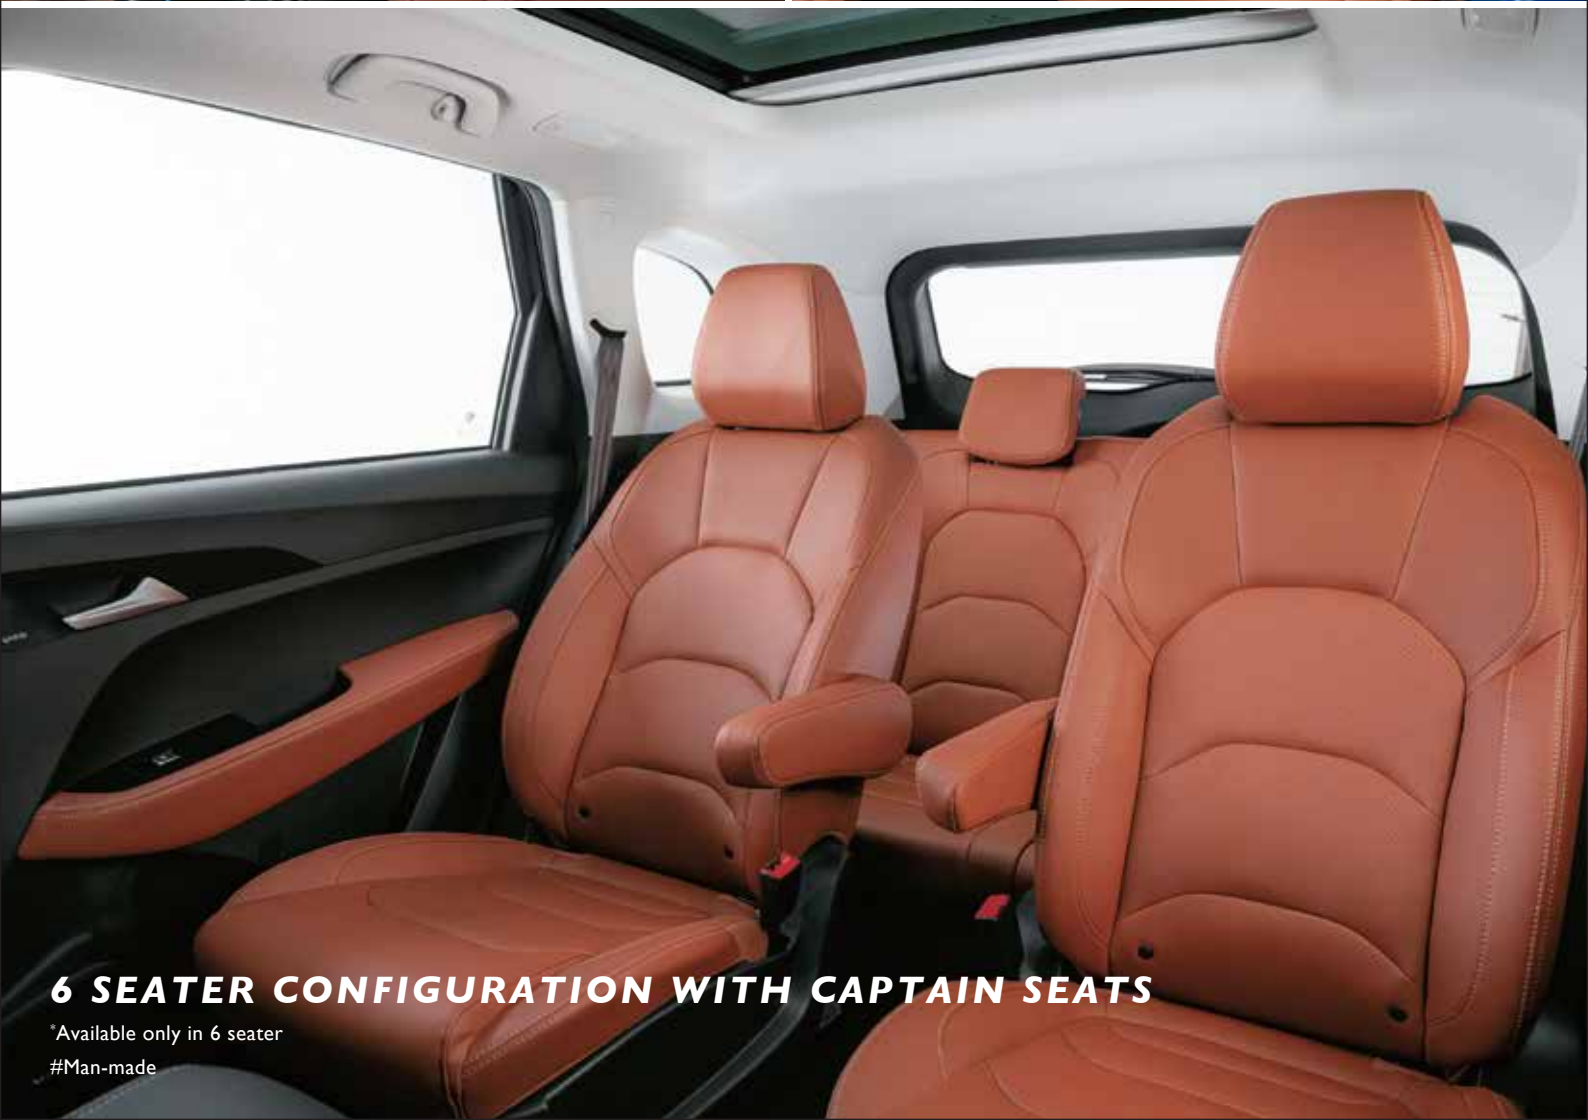

**CHROME
FRONT GRILLE**

**45.72cm STYLISH
DUAL TONE R18 ALLOYS**

Indulge in luxury like never before with the plus space and plush interiors.

The interior of the **MG HECTOR PLUS** gives space and opulence a new meaning. It comes with the option of luxurious Captain Seats or Bench Seat that extend to you a space of your own with slide, recline and individual armrests*. Combined with the new and exclusive Smoked Sepia Brown Leather[#] interior, it radiates elegance and supreme comfort.