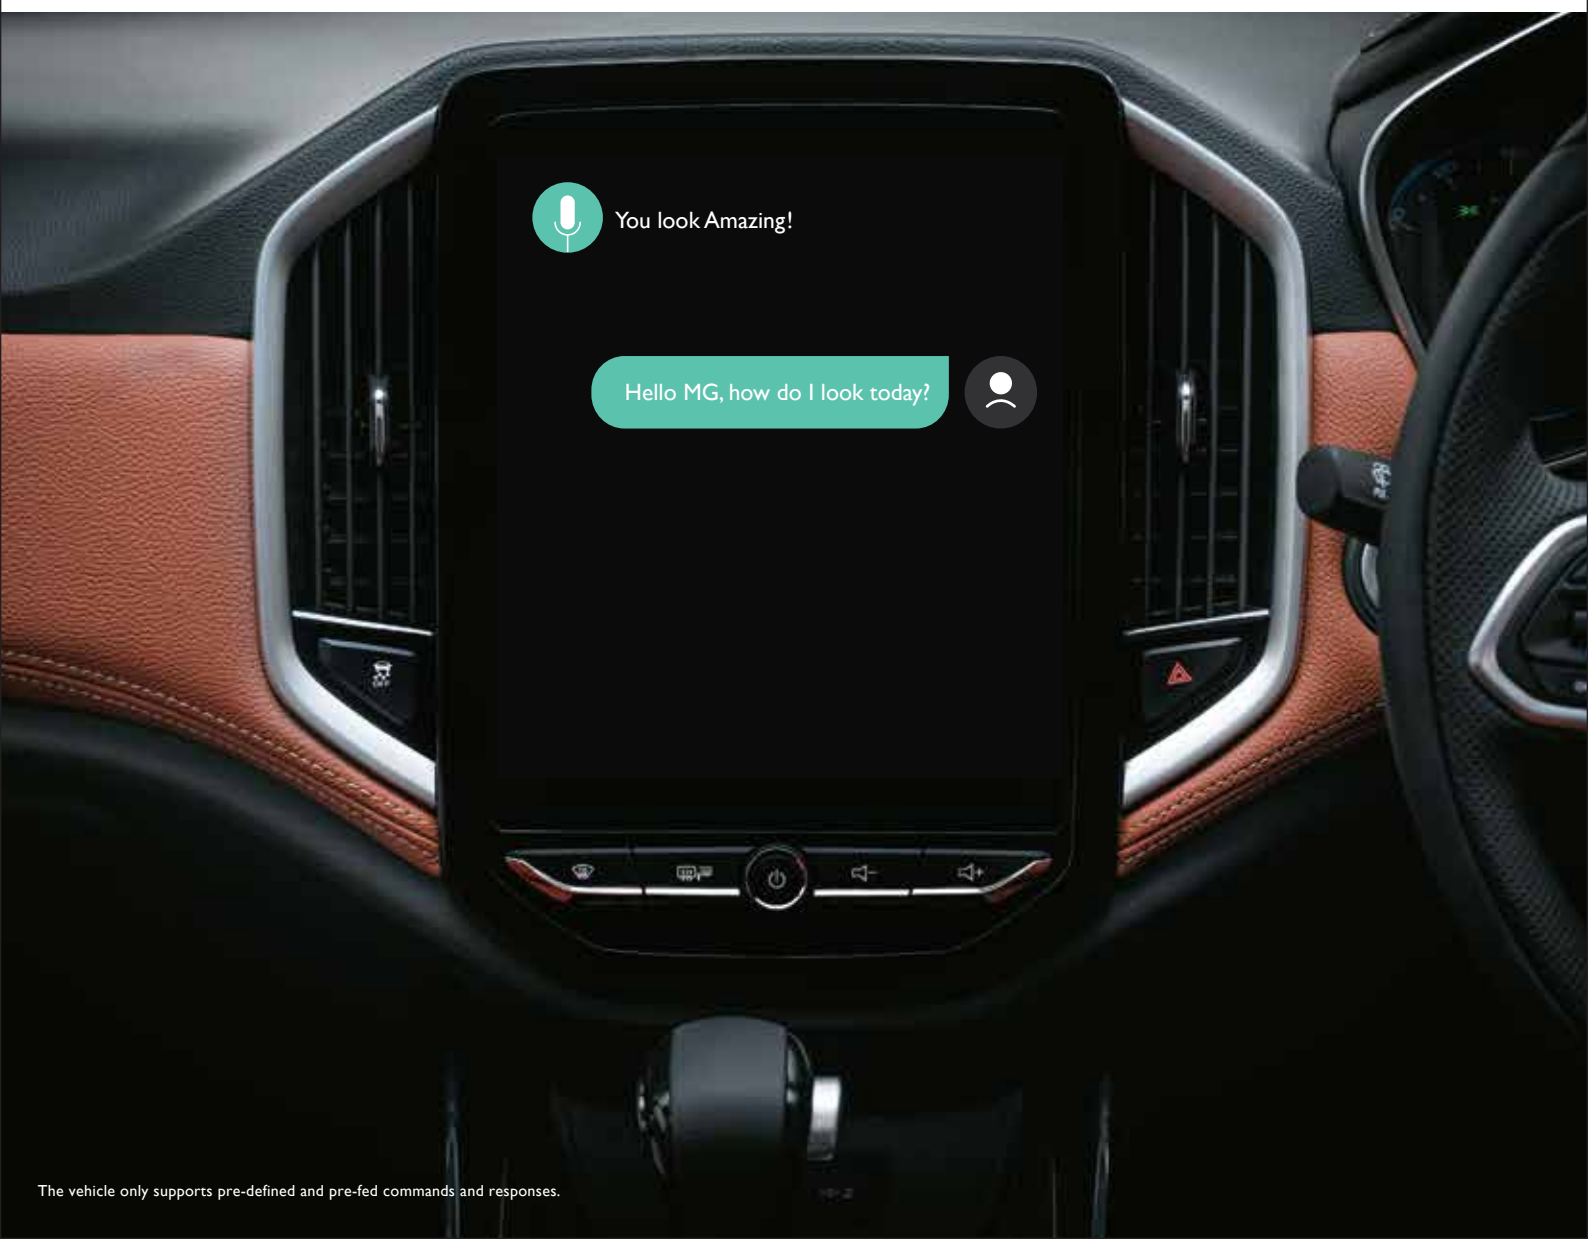

Technology that drives **MG HECTOR PLUS**

The all new **MG HECTOR PLUS** comes with the latest version of **i-SMART**. The updated technology offers you seamless, always-on, on-the-go connectivity.

It combines hardware, software, services and applications to make your driving experience easier, smoother, and smarter.

60+ CONNECTED CAR FEATURES

Hello MG!

Let's have an interesting Chit Chat!

The **MG HECTOR PLUS** is smarter than you can imagine.

It comes with the unique **Chit Chat** feature that lets you have a pleasant conversation with your MG every time you set out on a journey in it.

Introducing Hinglish voice commands

FIRST IN INDIAN AUTOMOTIVE INDUSTRY

SAY IT IN HINGLISH.

The new Hector Plus comes with a surprise of language. It understands 35+ Hinglish voice commands, a first-of-its-kind feature, and responds to them instantly. Making your journeys full of new experiences.