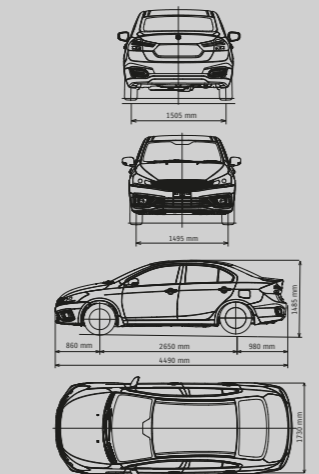

LEGEND: (✓) Available; (X) Not Available

*Spare wheel material is steel & spare tyre is 185/65 R15. **Some parts of the Leather Appointed Seat Upholstery contains man-made material.

NEXA
Safety Shield
Standard Across All Variants

- SUZUKI-TECT BODY
- DUAL FRONT AIRBAGS
- ESP
- SEAT BELT PRE-TENSIONERS WITH FORCE LIMITERS
- ISOFIX CHILD SEAT ANCHORAGES

- PEDESTRIAN PROTECTION COMPLIANCE
- COMPLIANT WITH -
- FULL FRONTAL IMPACT
- FRONTAL OFFSET IMPACT
- SIDE IMPACT

AVAILABLE COLOURS

Prme. Celestial Blue

Prme. Opulent Red (Not Available in Alpha)

Prme. Dignity Brown (Not Available in Alpha)

Bluish Black

Prme. Grandeur Gray

Prme. Splendid Silver

PrL. Arctic White

Prme. Dignity Brown + Bluish Black Roof (Alpha only)

Prme. Opulent Red + Bluish Black Roof (Alpha only)

Prme. Grandeur Gray + Bluish Black Roof (Alpha only)