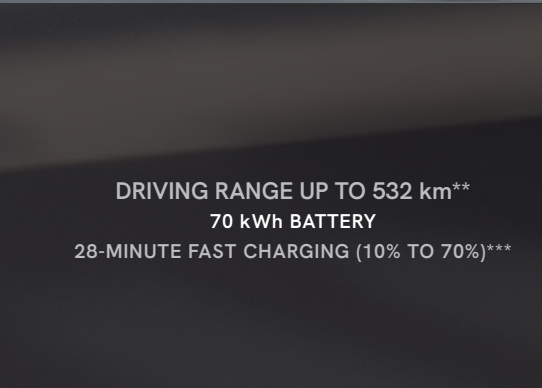

DRIVING RANGE UP TO 532 km**
70 kWh BATTERY
28-MINUTE FAST CHARGING (10% TO 70%)*