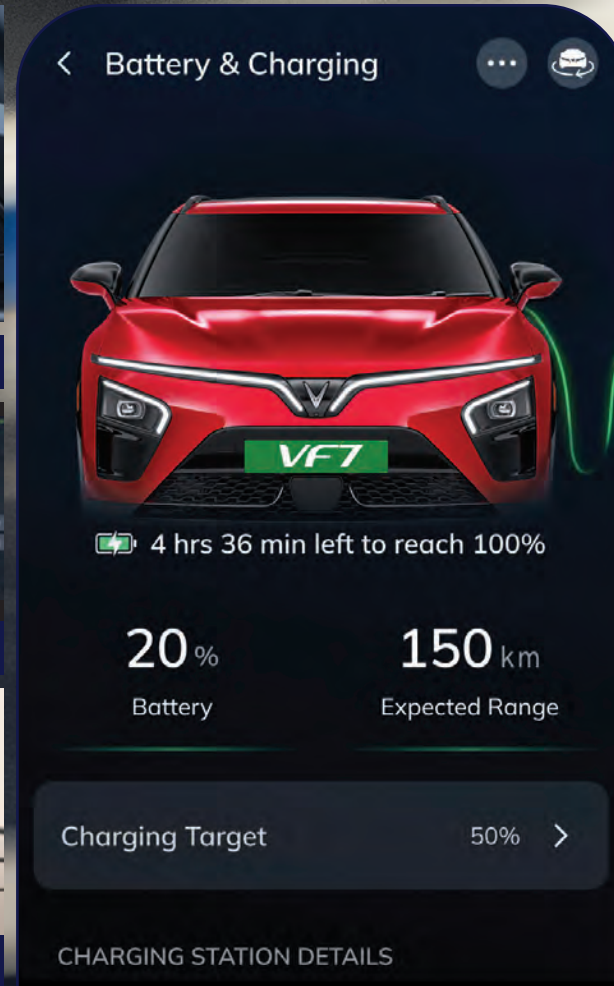

CONNECTED TO YOUR WORLD

Technology that keeps you in command, every moment.

32.76 cm (12.9") DRIVER ORIENTED
INFOTAINMENT SCREEN

8 SPEAKERS

WIRELESS ANDROID AUTO
& APPLE CAR PLAY

SHARK-FIN ANTENNA

- CONTROL DOOR AND BOOT
- CLIMATE
- HEADLIGHT
- HORN
- CHARGE PORT
- AIR CONDITIONING
- SPECIAL MODES (PET, VALET, ETC)
- GEO AND TIME FENCING