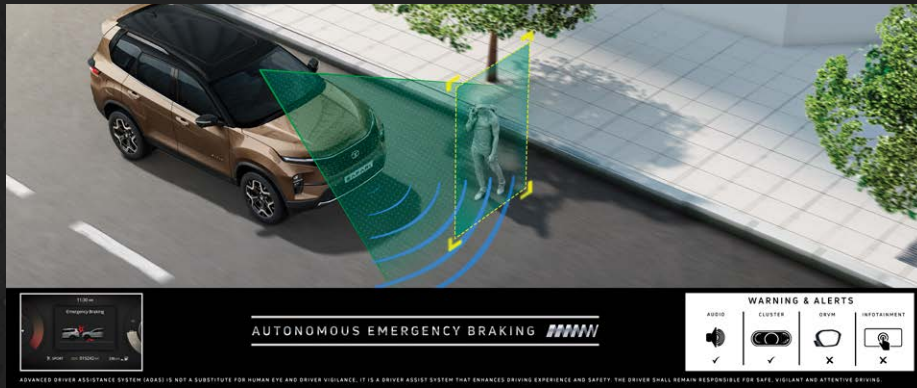

LANE KEEP ASSIST (LKA) **NEW**

Afraid of unintentional Lane Deviations? Don't worry now. Your car's Intelligent ADAS System monitors the Lane Markings and corrects your course by automatically adjusting the steering, so that you stay safe in your own lane.

ADAPTIVE CRUISE CONTROL* (ACC)

Now enjoy your journey to the fullest with Adaptive Cruise Control*. The system adjusts the cruising speed of your vehicle automatically by taking into account the speed of the vehicle in front via inputs from the camera and the radar.

*AT Only

AUTONOMOUS EMERGENCY BRAKING (AEB)

Leave no room for uncertainties on the road with Autonomous Emergency Braking. The ADAS system monitors the surrounding to identify probable collision scenarios with vehicles, pedestrians and cyclists and if required applies brake automatically* to ensure that you and others stay safe from any harm.