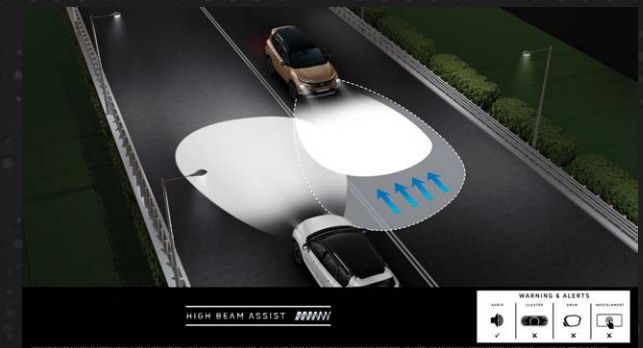

LANE CHANGE ALERT (LCA)

Your car now helps you to stay alert on road by informing you about the things you are unaware of. The ADAS System monitors the surrounding and warns you of any dangerous lane change.

HIGH BEAM ASSIST (HBA)

Now drive freely on the roads without having to worry about distractions caused by oncoming vehicles. High Beam Assist automatically adjusts headlights from high to low beam when oncoming vehicles are detected.