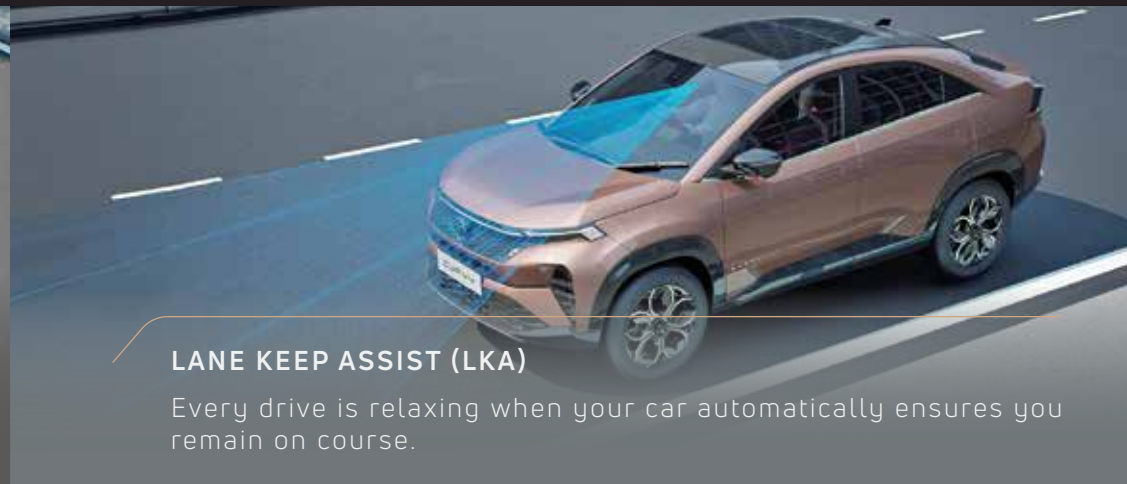

SHAPED FOR ABSOLUTE SAFETY

ADAS LEVEL 2

Experience drives with a free mind on the road with unparalleled safety features and cutting-edge driver assistance.

ADAPTIVE CRUISE CONTROL WITH STOP & GO (ACC) AVAILABLE IN DCA

Smooth journeys at a peaceful pace.

LANE DEPARTURE WARNING (LDW)

Stay on track with alerts for unintended diversions, keeping you focused and safe on the road.

LANE KEEP ASSIST (LKA)

Every drive is relaxing when your car automatically ensures you remain on course.