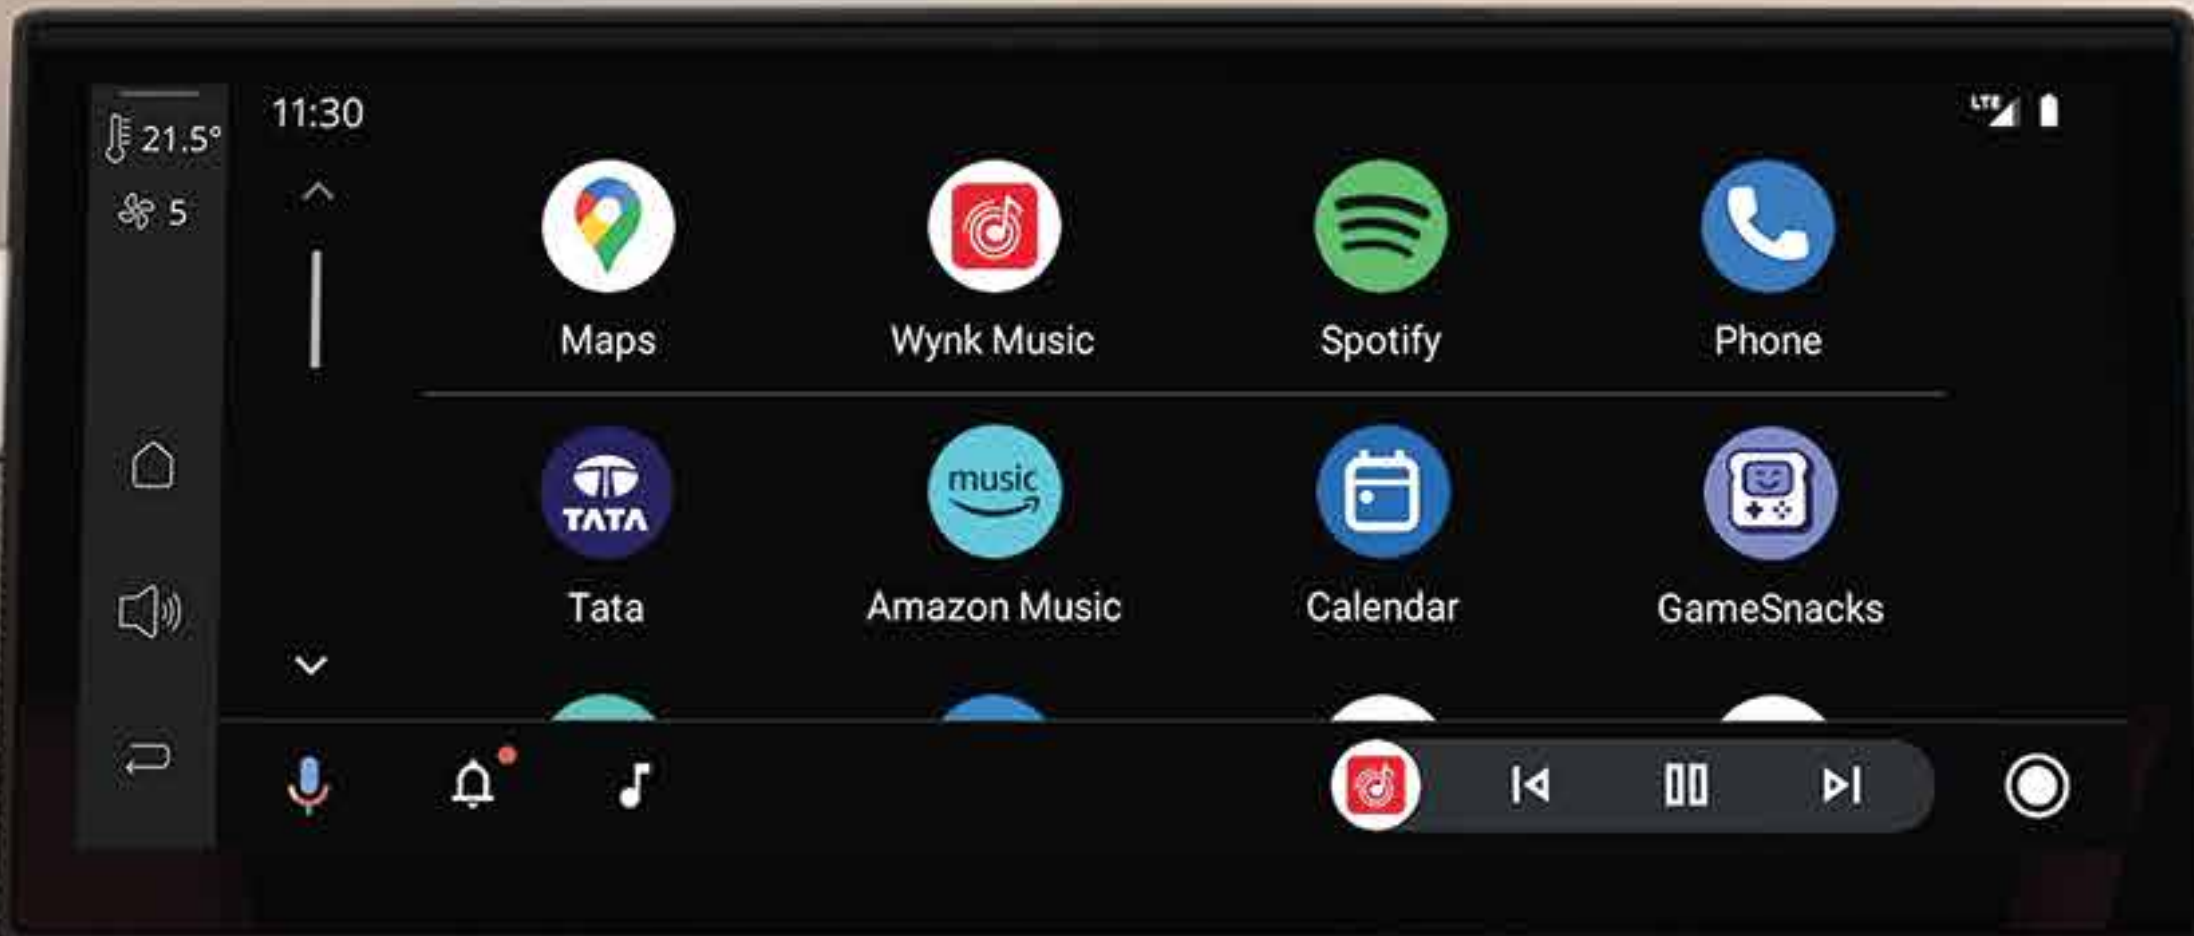

R18 DIAMOND CUT ALLOY WHEELS

Conquer the road with R18 Diamond Cut Alloy Wheels for enhanced performance.

4 SPOKE ILLUMINATED DIGITAL STEERING WHEEL

Grip the wheel that shines just for you.

THEMED DASHBOARD WITH MOOD LIGHTING

Set the perfect ambiance with a themed, illuminated dashboard.

**VOICE ASSISTED PANORAMIC
SUNROOF WITH MOOD LIGHTING***

Say the word and the sky is all yours.

*Visual Presentation

PERSONA THEMED INTERIORS

Interiors that appeal to each side of you.

SHAPED FOR INNOVATIVE TECHNOLOGY

31.24 CM (12.3") TOUCHSCREEN INFOTAINMENT BY HARMAN™

Expansive screen for the gizmo lover in you.

WIRELESS ANDROID AUTO™ AND APPLE CARPLAY™