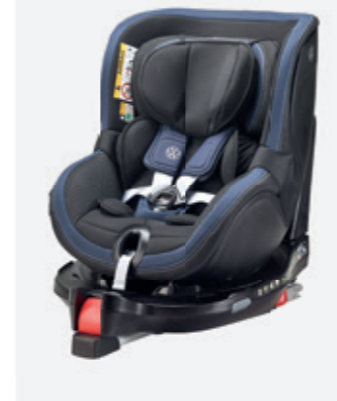

Genuine Child Seat i-SIZE Dualfix,