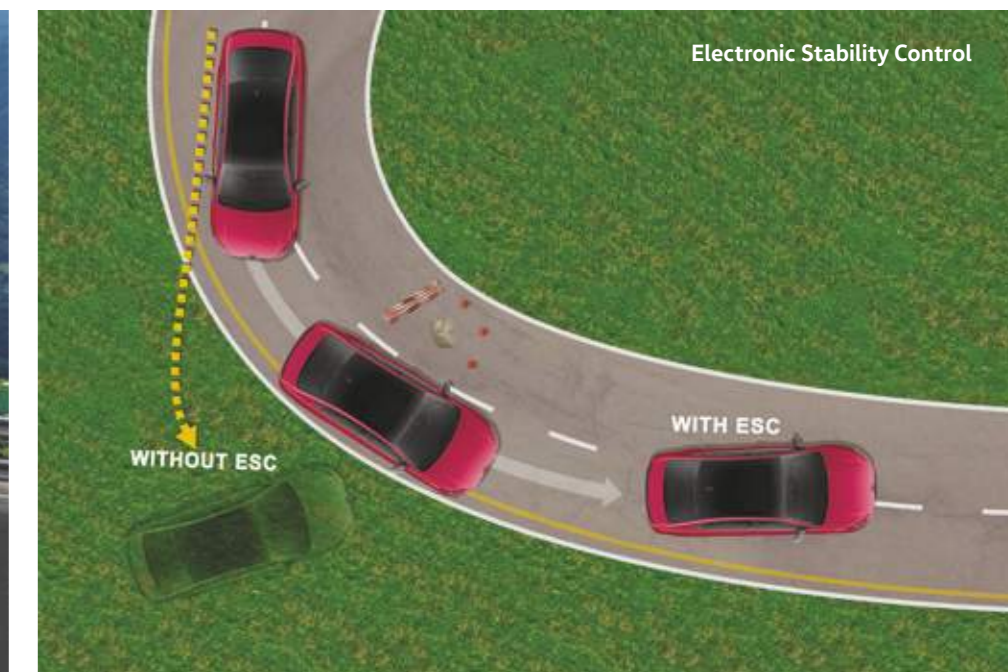

# HELLO SAFETY

With a variety of safety features, along with a robust body built on the MQB AO IN platform, safety is hardwired into the Virtus DNA.

The Virtus is packed with over 40 safety features. Up to 6 airbags ensure safety in the event of a critical incidence and Electronic Stability Control detects critical situations and prevents skidding. Park Distance Control & rear view camera make parking in tight spots easier than ever. Multi-collision Brakes, and Hill Hold Control keep you secure. LED headlamps with LED DRLs and LED taillamps illuminate your surroundings, for an assured driving experience. While tyre pressure deflation warning, 5 adjustable headrest for all passengers, and ISOFIX child seat anchorage make the Virtus a safe choice.