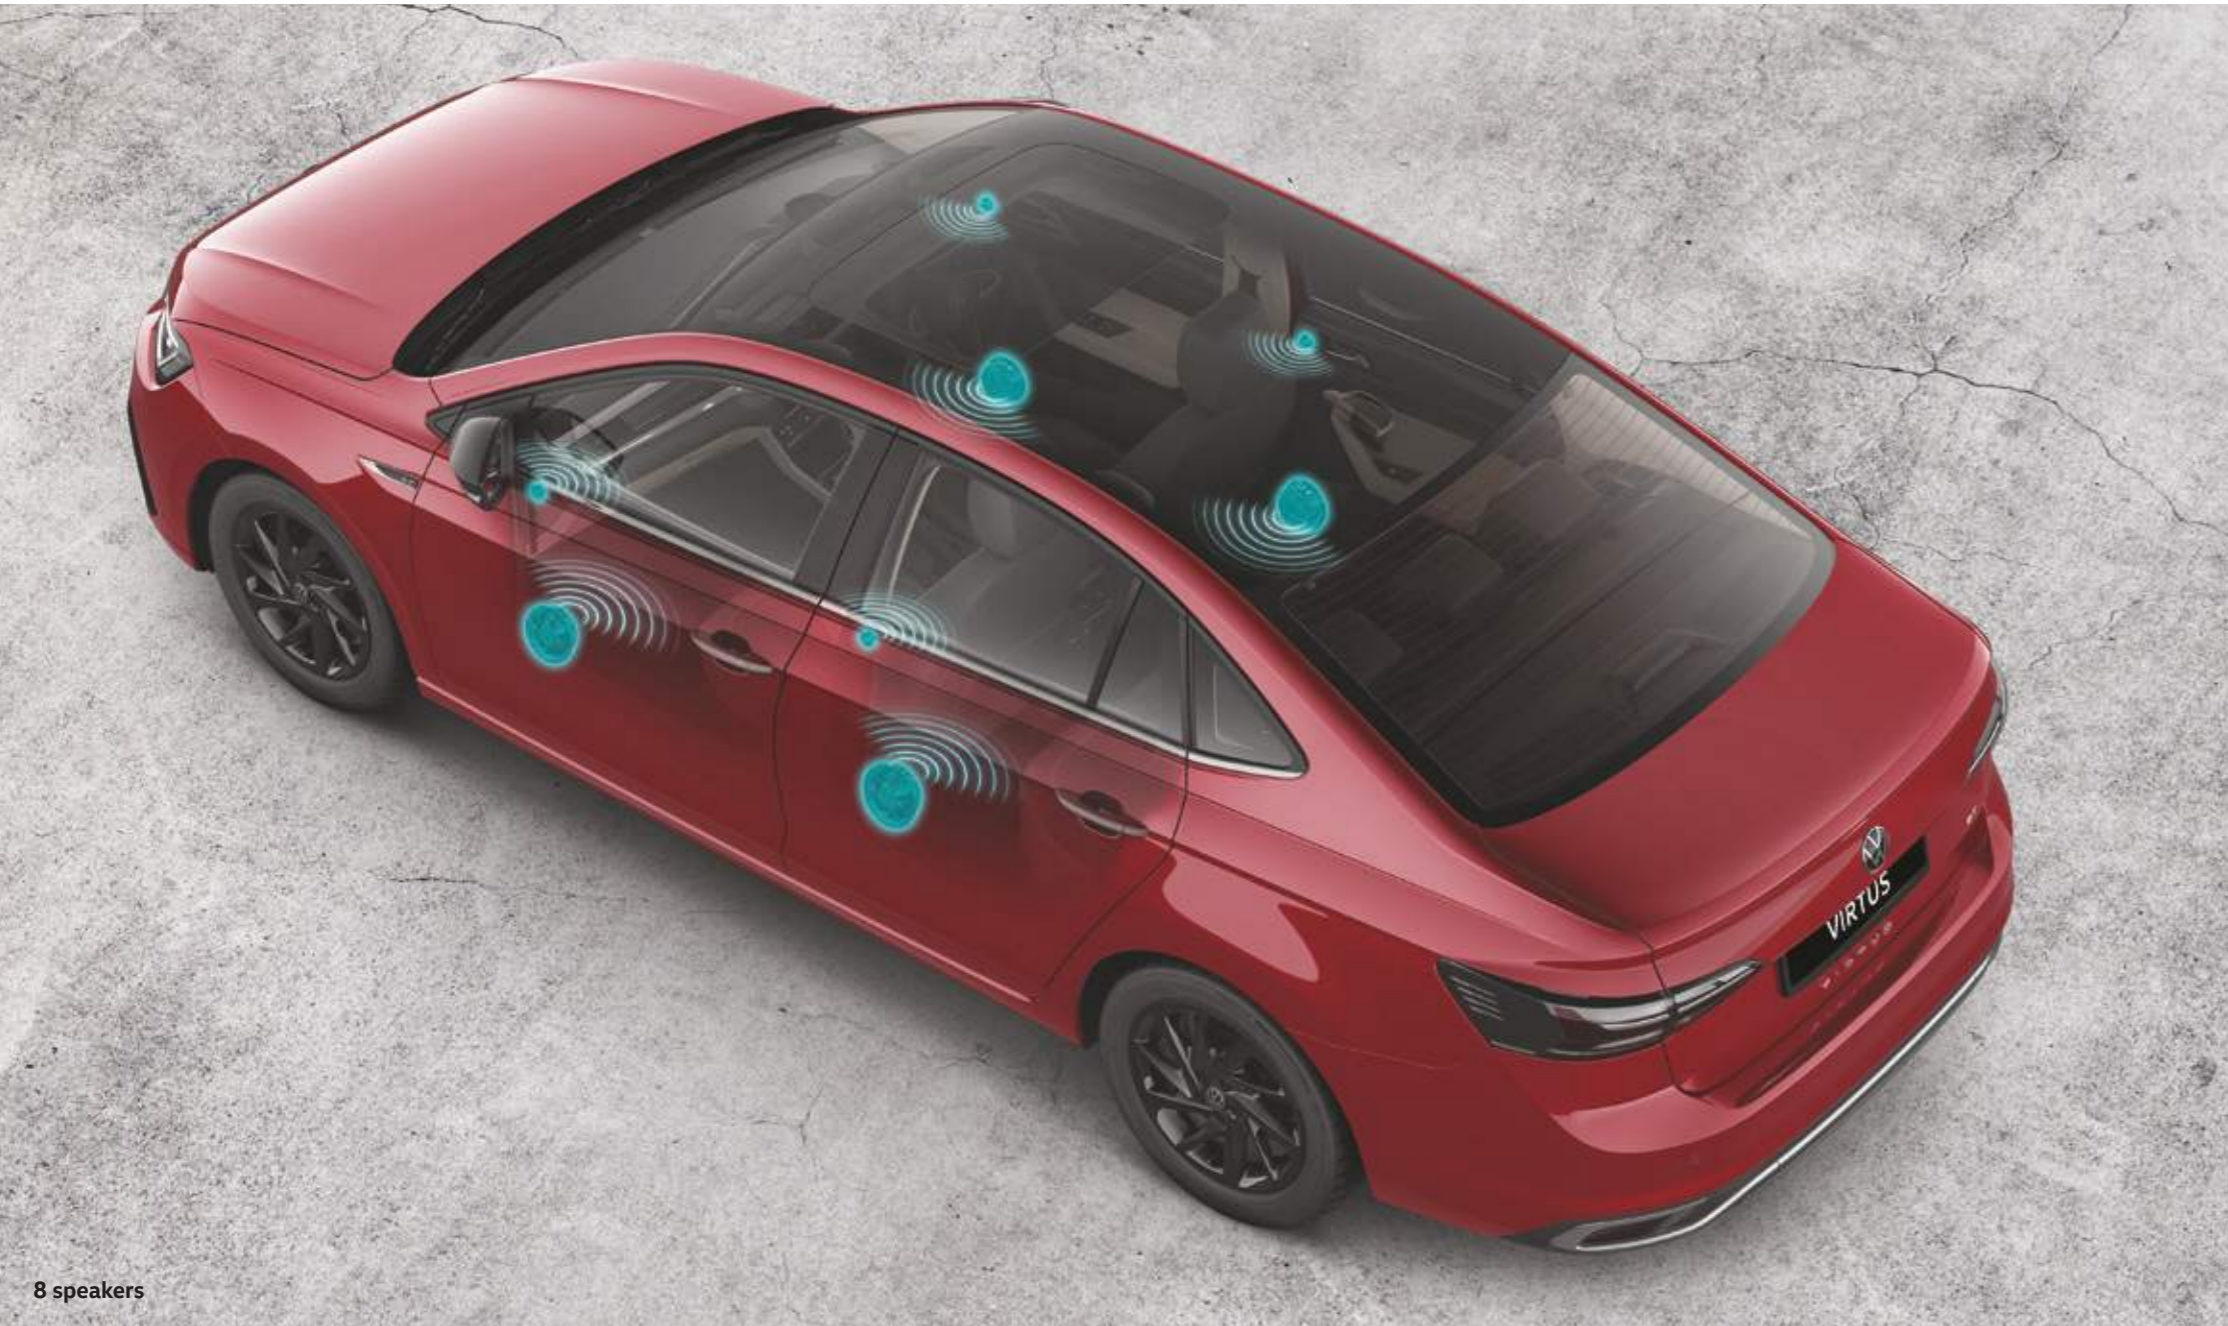

## Performance Line

When it comes to the thrill of driving, the GT badged Performance Line is as invigorating as it gets. It's powered by the revolutionary 1.5L TSI EVO engine with active cylinder management technology mated to a 7-speed DSG transmission.

# HELLO CONNECTIVITY

Digital cockpit

8 speakers

Wireless AppConnect - Android Auto™ and Apple Carplay™

Wireless AppConnect - Navigation

If a fully connected driving experience is what you're after, it doesn't get any better than the Virtus.