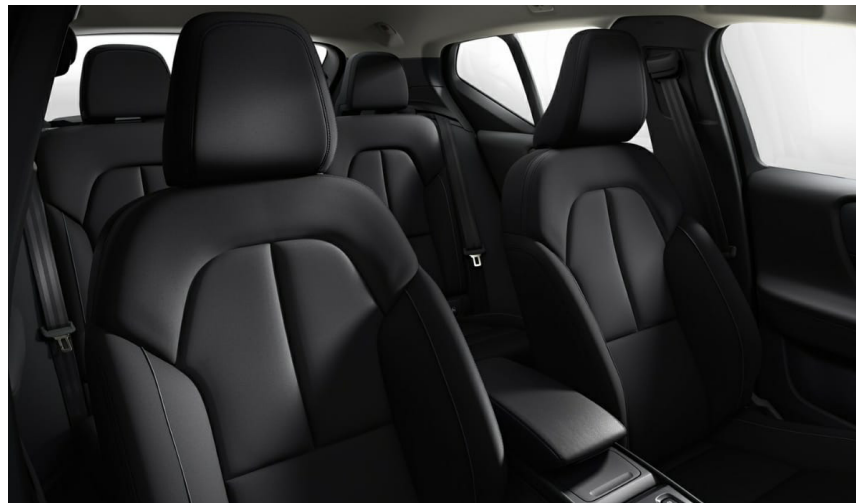

UPHOLSTERIES

Leather Blonde Interior

Leather Charcoal Interior

INLAYS

Driftwood Decor Inlays

V O L V O

SPECIFICATION SHEET XC40 B4 ULTIMATE

ENGINE VARIANT	B4 ULTIMATE
TECHINCAL DATA	
Capacity (ccm)	1969
Max output in hp	197
Max torque in Nm	300
FUEL	
Petrol (Mild Hybrid)	S
Battery	48V
TRANSMISSION	
Automatic 8-speed FWD	S
Speed limit (km/h)	180
CLIMATE	
Air Purifier with PM 2.5-sensor	S
2-zone Electronic Climate Control	S
CleanZone (Air Quality System)	S
Power-operated panoramic sunroof	S
LOCKING AND SECURITY SYSTEMS	
Alarm with interior movement sensor	S
Inclination sensor for alarm	S
Key Remote control High Level	S
Keyless Entry	S
Electrical child lock, rear side doors	S
Central lock switch with diode in front doors	S
Tempered glass, side & rear windows	S
Electric fuel lid opening	S
INSTRUMENTATION	
Instrument cluster with 31.24 cms (12.3 inch) display	S
SEATS	
Leather upholstery with comfort seat padding	S
Power adjustable driver seat with memory function	S
Power adjustable passenger seat	S
4-way power adjustable lumbar support	S
Mech. cushion extension, front seats	S
Fixed rear headrests	S
Centre armrest with cupholders	S
INTERIOR	
Driftwood decor inlays	S
Illuminated vanity mirror in sun visors, both sides	S
Artificial leather steering wheel	S
Crystal gear level knob	S
Automatically dimmed inner & exterior rear view mirror	S
Carpet kit, textile	S
Front tread plates, metal Volvo	S
Interior illumination high level	S
Glove box Curry Hook	S
Waste Bin In Front Of Armrest	S
LUGGAGE COMPARTMENT	
Temporary spare wheel	S
Jack	S
Foldable floor hatches with grocery bag holder	S
First aid kit & warning triangle	S
12V Power outlet, Luggage area	S
Power Operated Tailgate	S

Glossy black integrated roof rails	S
R-design grille	S
Glossy black decor side windows	S
Black rear view mirror covers	S
Retractable rear view mirrors	S
LED Headlights	S
EBL, Flashing Brake Light and Hazard Warning	S
Dual Integrated tail pipes	S
Glossy black skid plates, Front & Rear	S