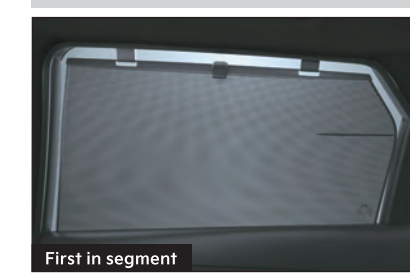

Rear Door Sunshade Curtain

First in segment
Protects you from direct sunlight for a soothing journey