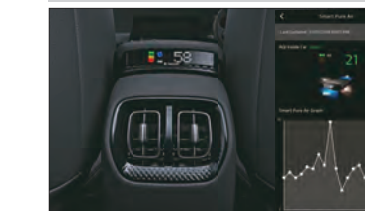

## KIA Connect The Ultimate Connected Car Experience

58 Smart Features  
3 Year Free Subscription

### Futuristic Features

Kia Connect Skill for Amazon Alexa

Makes you control your Kia from the comfort of your home

OTA Map Updates

Offers latest Map updates conveniently via Over-the-air Technology

Kia Connect Controlled Smart Pure Air Purifier\*