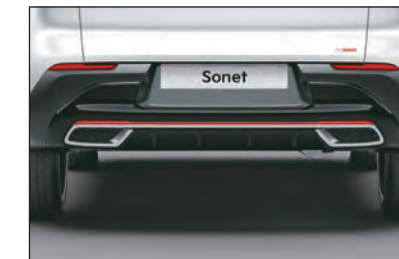

Dual Muffler Design

Adds sportiness and makes the car look like a design marvel