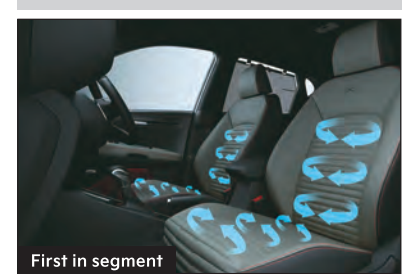

Ventilated Front Seats

First in segment
Make every drive a breeze in hot and humid conditions