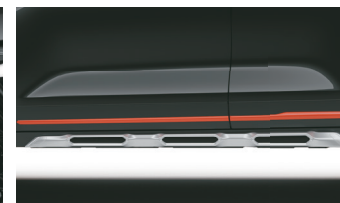

Aurochs Side Skid Plates with Tangerine Door Garnish

Aurochs Side Skid Plates add muscle and flamboyance to the flanks