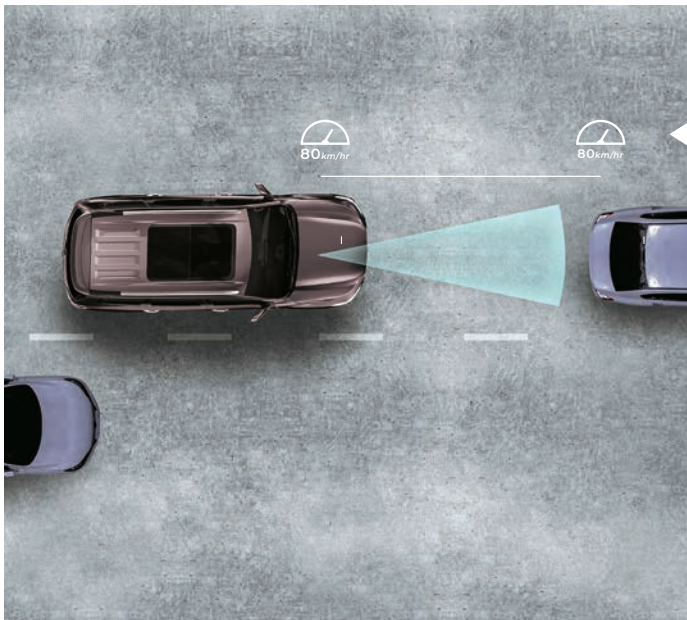

ADAS FEATURES

LANE CHANGE ASSIST (LCA)

Lane Change Assist (LCA) aids drivers in changing lanes safely by utilizing sensors to detect and warn about approaching cars in adjacent lanes. LCA can help alert you about vehicles approaching your blind spots, which can prevent lane change accidents on the road. When LCA senses that you are going to change lanes in a potentially dangerous way, it will provide an acoustic and/or visual warning to help you make a safe lane change.

REAR CROSS TRAFFIC ALERT (RCTA)

Whenever there is a danger of collision during reversing and leaving a parking area, then the warning light on the corresponding side flashes along with an alarm icon, which is displayed on the reversing image screen for 3 seconds to alert you of the incoming danger.

DOOR OPEN WARNING (DOW)

When you pull over and park, the rear radar on the side of the Gloster detects any moving vehicle on its adjacent sides in real time. When it senses that there is a risk of impact between the moving target on the rear side and the door of the Gloster, the Door Open Warning system alerts you of the risk of a door opening collision.

ADAS FEATURES

BLIND SPOT DETECTION (BSD)

Sometimes, even after adhering to all rules of the road and maintaining road decorum, mishaps happen on the account of things out of your control. Blind Spot Detection systems use sensors to provide drivers with important information that is otherwise difficult or impossible to obtain. This feature detects and alerts the driver of any sudden movements in his/her blind spot – be it over-taking vehicles or side-lane strafing by motorcyclists.