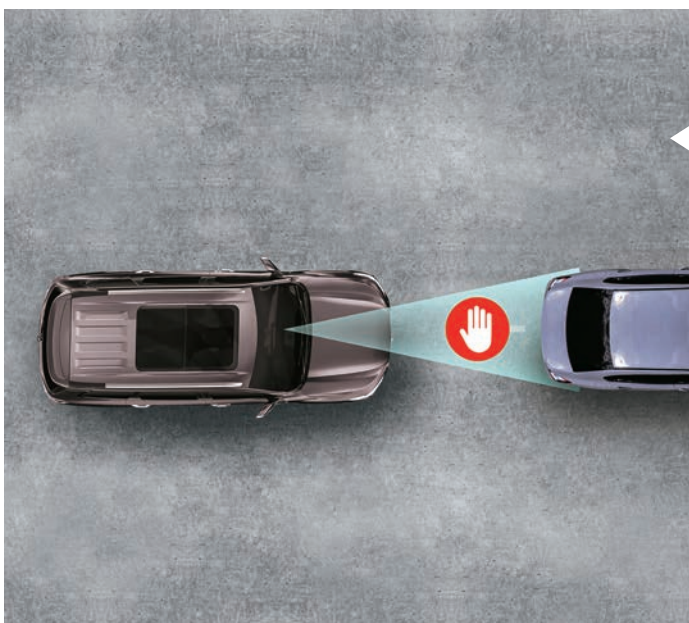

AUTOMATIC EMERGENCY BRAKING (AEB)*

In case, the driver takes no or insufficient action on the FCW alert and warning for potential collision with a four wheeler, the Automatic Emergency Braking will get activated and apply brakes on your behalf to further prevent or reduce the severity of the possible collision.