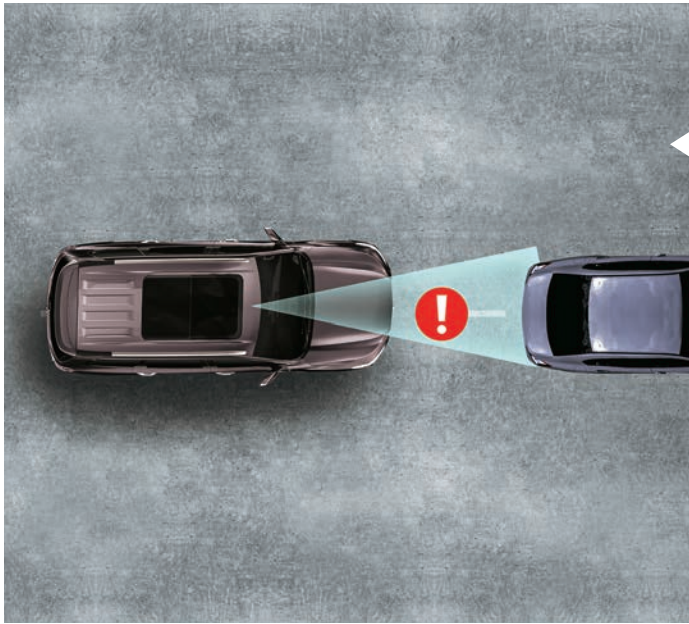

ADAS FEATURES

FORWARD COLLISION WARNING (FCW)#

For the odd time or two when your gaze may falter from the road, it can have grave repercussions. However, the Forward Collision Warning, alerts the driver with both visual and acoustic signals when a potential collision is detected with a four-wheeler, two-wheeler or a pedestrian. The system is designed to alert and bring back the driver's attention and reduce the probability of a collision.