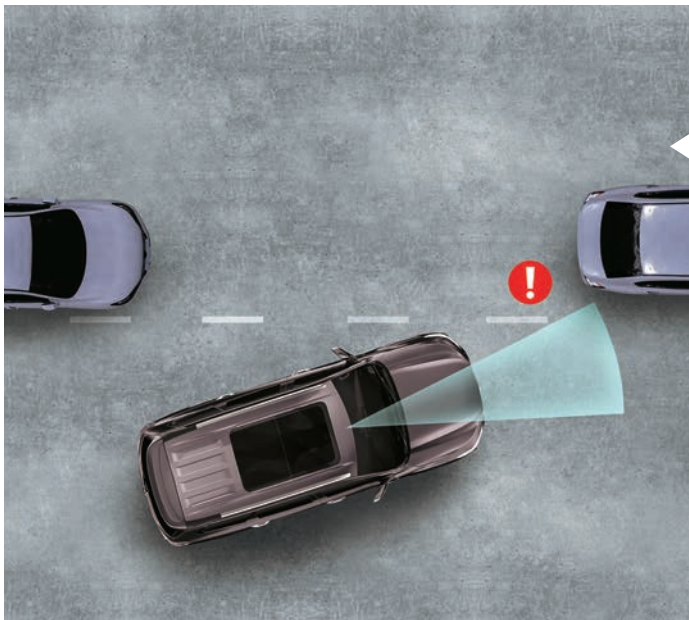

LANE DEPARTURE WARNING (LDW)

Lane Departure Warning uses a camera to detect lane markings ahead and monitors the vehicle's position in its lane. When the function detects that the vehicle is unintentionally, about to move out of its designated lane, it warns the driver by means of visual and acoustic signals.