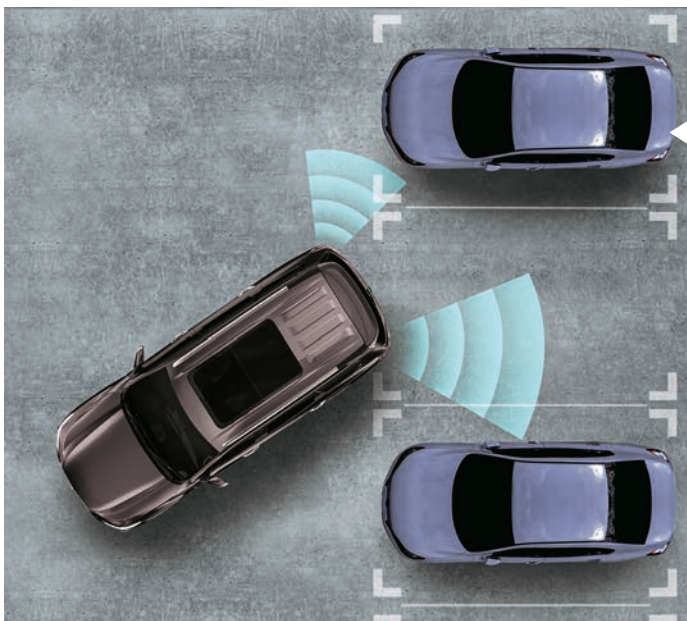

ADAS FEATURES

LANE CHANGE ASSIST (LCA)

Lane Change Assist (LCA) aids drivers in changing lanes safely by utilizing sensors to detect and warn about approaching cars in adjacent lanes. LCA can help alert you about vehicles approaching your blind spots, which can prevent lane change accidents on the road. When LCA senses that you are going to change lanes in a potentially dangerous way, it will provide an acoustic and/or visual warning to help you make a safe lane change.

ADAS FEATURES

BLIND SPOT DETECTION (BSD)

Sometimes, even after adhering to all rules of the road and maintaining road decorum, mishaps happen on the account of things out of your control. Blind Spot Detection systems use sensors to provide drivers with important information that is otherwise difficult or impossible to obtain. This feature detects and alerts the driver of any sudden movements in his/her blind spot – be it over-taking vehicles or side-lane strafing by motorcyclists.

ADAPTIVE CRUISE CONTROL (ACC)

Adaptive Cruise Control, also known as ACC is an advanced version of cruise control, particularly helpful for long drives as it senses the road ahead and enables the vehicle to control its acceleration and braking to achieve desired speed but also maintain safe distance from cars ahead. It can also come in handy while waiting at the red light and rush hour commuting. It is a full range cruise control that simply put, can just automatically follow the car in front of you as it can speed up to 150kmph and can slow down even to zero to achieve pace set by the driver while keeping a safe distance from the car in front of you as per the safe interval set by the driver.