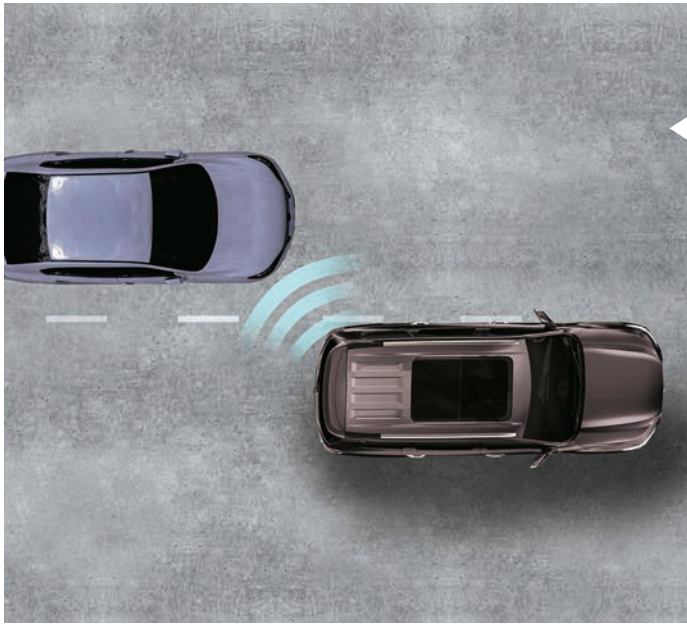

ADAS FEATURES

BLIND SPOT DETECTION (BSD)

Sometimes, even after adhering to all rules of the road and maintaining road decorum, mishaps happen on the account of things out of your control. Blind Spot Detection systems use sensors to provide drivers with important information that is otherwise difficult or impossible to obtain. This feature detects and alerts the driver of any sudden movements in his/her blind spot – be it over-taking vehicles or side-lane strafing by motorcyclists.