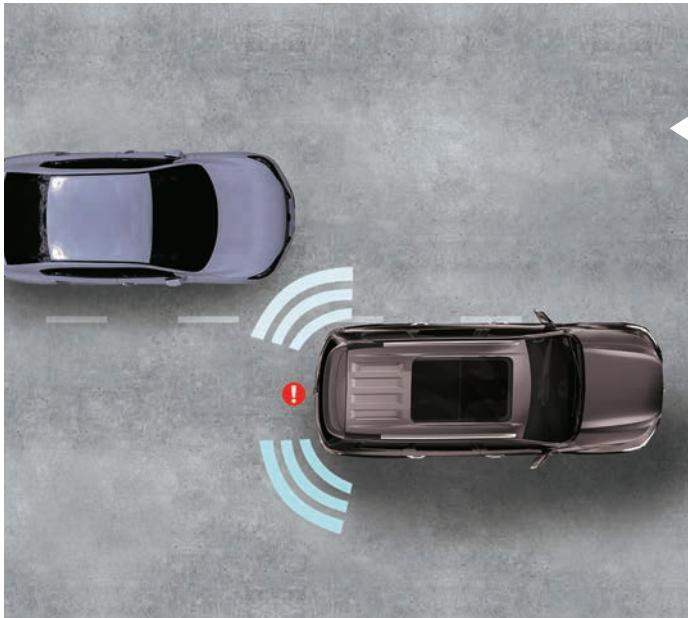

2021
MG ASTOR
INDIA'S FIRST
SUV WITH
AI INSIDE

2021
MG
HECTOR PLUS
THE 7 SEATER
INTERNET SUV

2023
MG
NEXT-GEN HECTOR
IT'S A HUMAN THING

2023
MG COMET EV

ADAS

ASSISTED AND INTUITIVE DRIVING

ADAS is a group of safety and convenience functions intended to improve comfort for drivers and road safety, and preventing or reducing the severity of potential accidents. ADAS can do all this by alerting the driver, implementing possible safeguards in the vehicle & automating driving controls (based on the driving automation level of the vehicle). While Autonomous Level-5 denotes the global future dream of completely driverless cars, Level-1 acts as a driver assistant and the vehicle is dependent on the driver to monitor the driving environment and conditions.

*Advanced Driver Assistance System (ADAS) is not a substitute for human eye and driver vigilance, it is a driver assist system that enhances driving experience and safety. The driver shall remain responsible for safe, vigilant and attentive driving.

ADAS FEATURES

LANE CHANGE ASSIST (LCA)

Lane Change Assist (LCA) aids drivers in changing lanes safely by utilizing sensors to detect and warn about approaching cars in adjacent lanes. LCA can help alert you about vehicles approaching your blind spots, which can prevent lane change accidents on the road. When LCA senses that you are going to change lanes in a potentially dangerous way, it will provide an acoustic and/or visual warning to help you make a safe lane change.