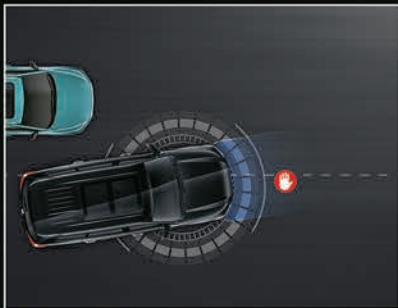

6. FRONT AND REAR BLACK BUMPER
WITH RED HIGHLIGHTS

7. RED ISLE HEADLAMPS

8. HIGHLANDS MIST LED TAIL LAMPS

9. BLACKSTORM ALLOY WHEELS

**BLACKSTORM
THEME INTERIOR**

ALL TERRAIN SYSTEM MODES INTELLIGENT 4X4

The exceptional powertrain of THE ADVANCED GLOSTER BLACKSTORM is enhanced by its Intelligent 4x4, which empowers you to pursue your curiosity for the unknown and the unexplored. Combined with the 7 Terrain Modes, you can take on anything the road throws at you and carve your own way ahead.

Drive Unstoppable in the world of BLACKSTORM, and script new adventures.

ADAS

INDIA'S FIRST AUTONOMOUS
LEVEL-1* PREMIUM SUV

ASSISTED AND INTUITIVE DRIVING

ADAS is a group of safety and convenience functions intended to improve comfort for drivers, road safety and preventing or reducing the severity of potential accidents. ADAS can do all this by alerting the driver, implementing possible safeguards in the vehicle & automating driving controls (based on the driving automation level of the vehicle).