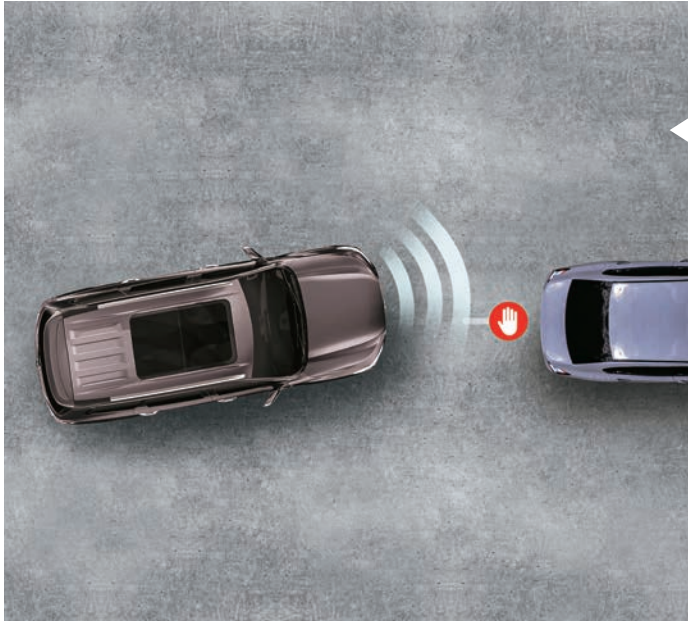

2021
MG ASTOR
INDIA'S FIRST
SUV WITH
AI INSIDE

2021
MG
HECTOR PLUS
THE 7 SEATER
INTERNET SUV

2023
MG
NEXT-GEN HECTOR
IT'S A HUMAN THING

2023
MG COMET EV

ADAS

ASSISTED AND INTUITIVE DRIVING

ADAS is a group of safety and convenience functions intended to improve comfort for drivers and road safety, and preventing or reducing the severity of potential accidents. ADAS can do all this by alerting the driver, implementing possible safeguards in the vehicle & automating driving controls (based on the driving automation level of the vehicle). While Autonomous Level-5 denotes the global future dream of completely driverless cars, Level-1 acts as a driver assistant and the vehicle is dependent on the driver to monitor the driving environment and conditions.

*Advanced Driver Assistance System (ADAS) is not a substitute for human eye and driver vigilance, it is a driver assist system that enhances driving experience and safety. The driver shall remain responsible for safe, vigilant and attentive driving.

ADAS FEATURES

LANE CHANGE ASSIST (LCA)

Lane Change Assist (LCA) aids drivers in changing lanes safely by utilizing sensors to detect and warn about approaching cars in adjacent lanes. LCA can help alert you about vehicles approaching your blind spots, which can prevent lane change accidents on the road. When LCA senses that you are going to change lanes in a potentially dangerous way, it will provide an acoustic and/or visual warning to help you make a safe lane change.