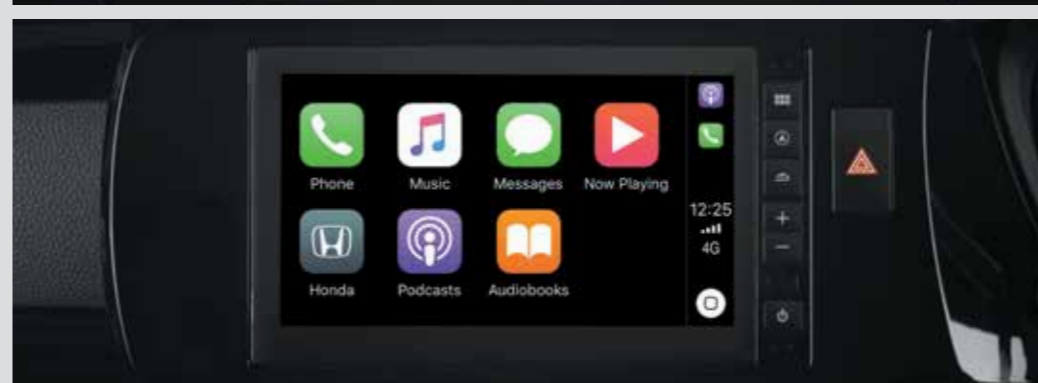

Advanced 3-Ring 3D Combimeter

Multifunction Steering Wheel

Apple CarPlay and Android Auto

Illuminated Cargo Room (510 Litres)

Front Centre Armrest with Storage

Advanced Wrap Around Rear Combi Lamp

Shark Fin Antenna

Auto AC with Touch Control Panel

Rear AC Vent with Charging Ports

Driver Seat Height Adjuster

Engine Start/Stop & Honda Smart Key System

Rear Parking Camera

Rear Armrest with Cup Holders

A STately STUNNER

The contours of the Honda City are strikingly unmistakable. That dash of panache. That magnetic presence. The roads will be overwhelmed. Get ready.

AN AURA OF CRAFTSMANSHIP

Inside the City is a comfortable, ergonomically designed, ornately engineered space that takes your ride to a heightened level of class.

YOUR WORLD, SOCIALLY CONNECTED

Seamlessly connect your ride with your digital lifestyle via the Digipad 2.0. More than just entertainment, it's messaging, navigation and convenience all brought together through easy-to-use intuitive controls.