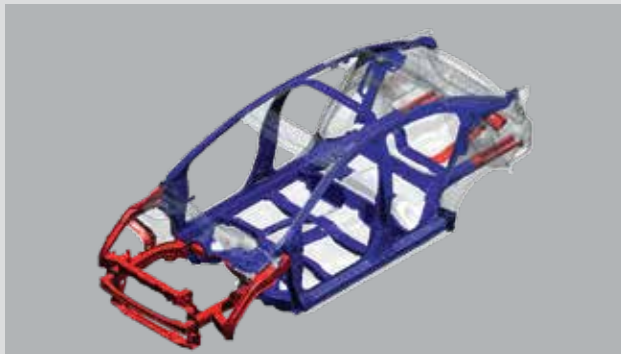

ACE™ Body Structure