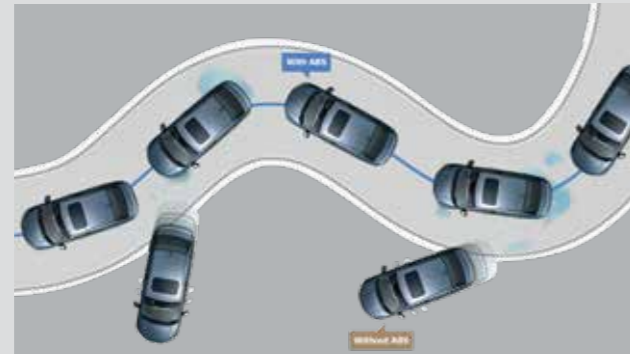

Standard ABS with EBD