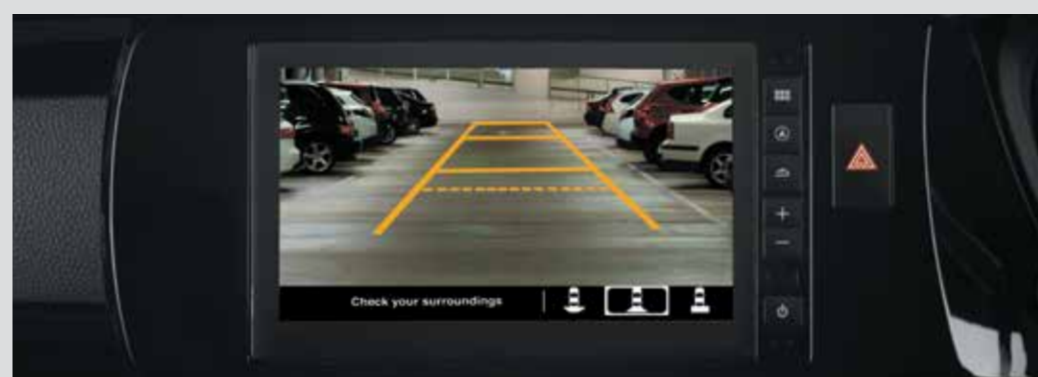

Auto AC with Touch Control Panel

Rear AC Vent with Charging Ports

Driver Seat Height Adjuster

Engine Start/Stop & Honda Smart Key System

Rear Parking Camera

Rear Armrest with Cup Holders

A STately STUNNER

The contours of the Honda City are strikingly unmistakable. That dash of panache. That magnetic presence. The roads will be overwhelmed. Get ready.

AN AURA OF CRAFTSMANSHIP

Inside the City is a comfortable, ergonomically designed, ornately engineered space that takes your ride to a heightened level of class.

YOUR WORLD, SOCIALLY CONNECTED

Seamlessly connect your ride with your digital lifestyle via the Digipad 2.0. More than just entertainment, it's messaging, navigation and convenience all brought together through easy-to-use intuitive controls.