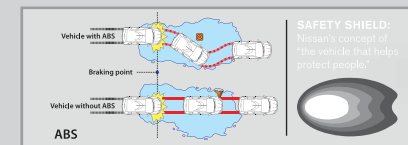

NISSAN INTELLIGENT MOBILITY

PURE DRIVE™ TECHNOLOGY

PURE DRIVE

The PURE DRIVE™ initiative is just one aspect of Nissan's commitment to developing more eco-friendly transportation for all of us. This badge means the new Micra meets or exceeds Nissan's global criteria for environment friendliness and a sustainable future.