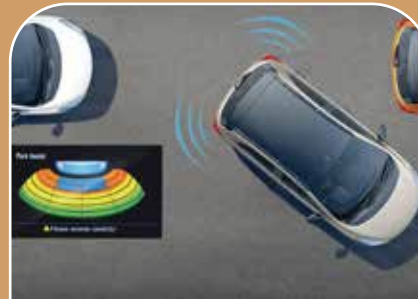

ABS with EBD & CSC to zip through with confidence